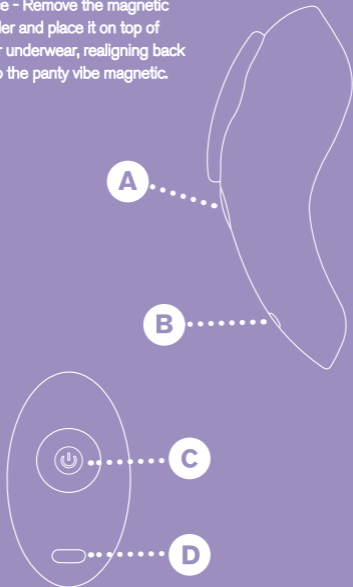

10 VIBRATION
PATTERNS

WHISPER
QUIET

USB
RECHARGEABLE

BODY-SAFE
SILICONE

100%
WATERPROOF

TECHNICAL SPECIFICATIONS:

- Category: Rechargeable Panty Vibe with Remote
- Motor: Single
- Battery: Rechargeable Li-on
- Noise: <50 dB
- Battery life: Approx 120 minutes
- Charge time: Approx 60 minutes
- Materials: ABS & Silicone
- Size: 35mm(L) x 44mm(W) x 88mm(H)
- Product Code: LTSV14

To secure the panty vibe in place - Remove the magnetic holder and place it on top of your underwear, realigning back onto the panty vibe magnetic.

HOW TO USE:

- A** ON/OFF/CHANGE VIBRATION MODE
- B** CHARGING CONNECTION
- C** ON/OFF/CHANGE VIBRATION MODE
- D** CHARGING CONNECTION

1. Press and hold A  for 1.5 seconds, a light will appear, then click to turn on and hold for 3 seconds to turn off.
2. Click A  to change through 10 different vibration patterns.
3. To use remote - Click C  to cycle through 10 different vibration patterns. Hold C  for 3 seconds to pause vibration pattern sequence. Click again to continue vibration pattern sequence. (Product must be turned on for remote to sync.