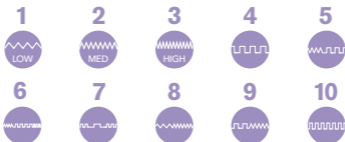

HOW TO USE:

- **A** ON/OFF/CHANGE VIBRATION MODE
- **B** CHARGING CONNECTION
- **C** ON/OFF/CHANGE VIBRATION MODE
- **D** CHARGING CONNECTION

1. Press and hold A for 1.5 seconds, a light will appear, then click to turn on and hold for 3 seconds to turn off.
2. Click A to change through 10 different vibration patterns.
3. To use remote - Click C to cycle through 10 different vibration patterns. Hold C for 3 seconds to pause vibration pattern sequence. Click again to continue vibration pattern sequence. (Product must be turned on for remote to sync.

VIBRATION PATTERNS: