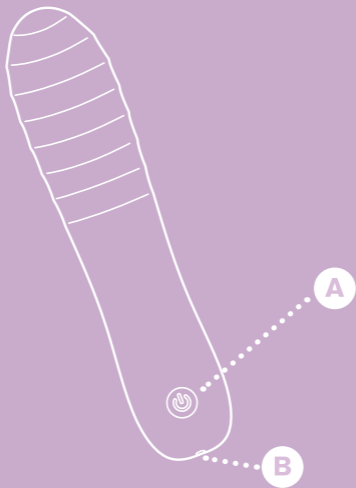

HOW TO USE:

A ON/OFF/CHANGE VIBRATION MODE

B CHARGING CONNECTION

1. Press and hold  for 1.5 seconds to turn on and hold for 3 seconds to turn off.
2. Click  to change through 8 different vibration patterns.