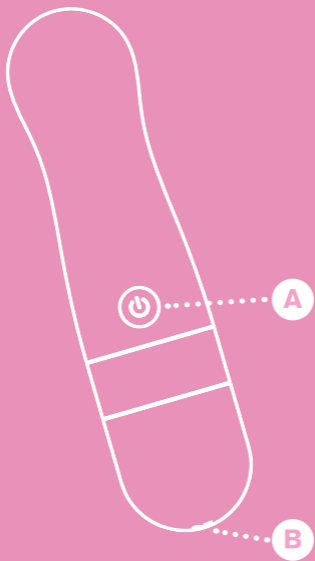

HOW TO USE:

A ON/OFF/CHANGE VIBRATION MODE

B CHARGING CONNECTION

1. Click  once, then click again to turn on and hold for 3 seconds to turn off.
2. Click  to change through 10 different vibration patterns.
3. For Travel Lock – Hold  until the product double vibrates and flashes, repeat to turn off